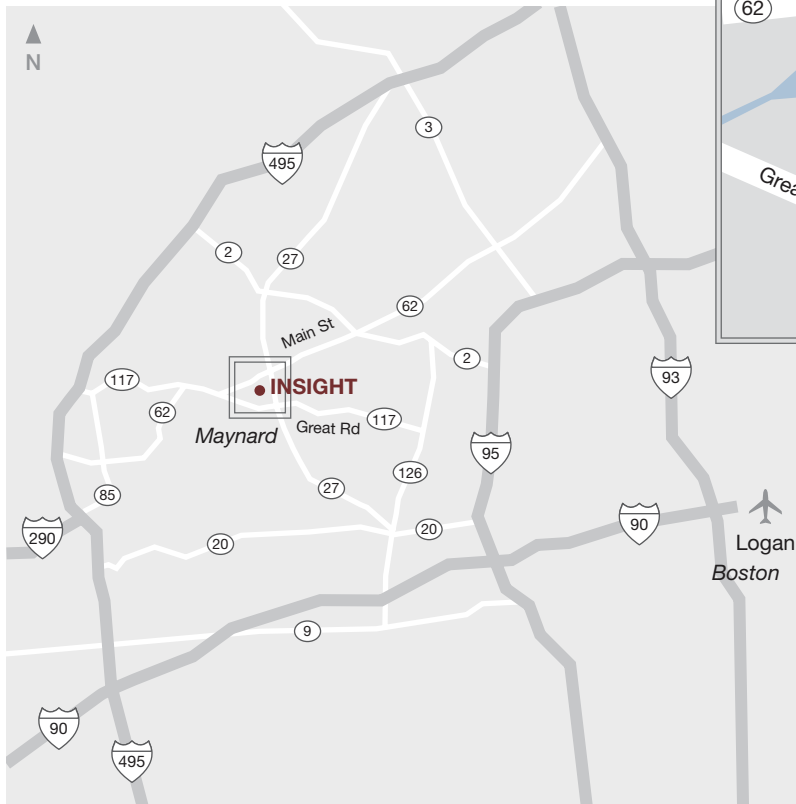

1 Clock Tower Place Suite 250
Maynard, MA 01754

Tel 978.461.0250
Fax 978.461.0990
infoboston@insightpd.com

From the North

Take RT-495 South toward RT-2 East
Take RT-27 South
Turn right onto Nason St.
Turn right onto RT-62 West (Main St.)
Turn into Clock Tower Place parking lot
Visitor parking is in front of Building 1,
facing the pond
Enter Building 1 and follow corridor
to the elevator
Insight is on floor 2

From the South

Take RT-495 North to exit 27
Follow RT-117 into Maynard
Turn left onto RT-62 East (Main St.)
Turn into Clock Tower Place parking lot
Visitor parking is in front of Building 1,
facing the pond
Enter Building 1 and follow corridor
to the elevator
Insight is on floor 2

From Logan Airport

Take I-90 West
Take RT-495 North to exit 27
Follow RT-117 into Maynard
Turn left onto RT-62 East (Main St.)
Turn into Clock Tower Place parking lot
Visitor parking is in front of Building 1,
facing the pond
Enter Building 1 and follow corridor
to the elevator
Insight is on floor 2