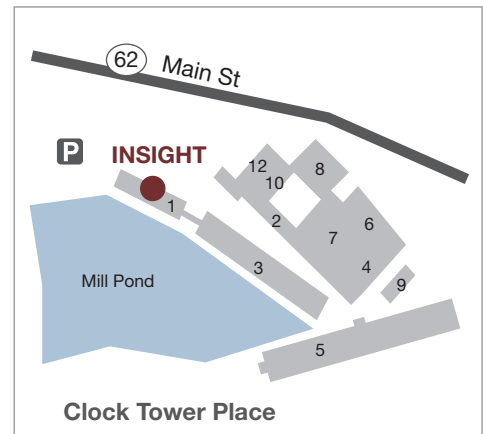

1 Clock Tower Place Suite 250
Maynard, MA 01754

Tel 978.461.0250
Fax 978.461.0990
infoboston@insightpd.com

From the North

Take RT-495 South toward RT-2 East
Take RT-27 South
Turn right onto Nason St.
Turn right onto RT-62 West (Main St.)
Turn into Clock Tower Place parking lot
Visitor parking is in front of Building 1,
facing the pond
Enter Building 1 and follow corridor
to the elevator
Insight is on floor 2

From the South

Take RT-495 North to exit 27
Follow RT-117 into Maynard
Turn left onto RT-62 East (Main St.)
Turn into Clock Tower Place parking lot
Visitor parking is in front of Building 1,
facing the pond
Enter Building 1 and follow corridor
to the elevator
Insight is on floor 2

From Logan Airport

Take I-90 West
Take RT-495 North to exit 27
Follow RT-117 into Maynard
Turn left onto RT-62 East (Main St.)
Turn into Clock Tower Place parking lot
Visitor parking is in front of Building 1,
facing the pond
Enter Building 1 and follow corridor
to the elevator
Insight is on floor 2